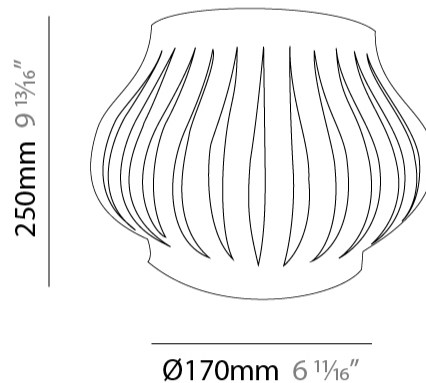

PROJECT _____
TYPE _____
SPECIFIER _____
QUANTITY _____
DATE _____

HELIOS SURFACE

D63005-

base number   Finish
Options

1. To build a product code in our configurator select the specify button on the base model # product page
2. To build a manual product code on this datasheet choose from the options listed below in blue font and add the suffix to the base model #

GENERAL

Series: Helios _____
Partner: Linea Zero _____
Division: Design _____
Installation: Surface _____
Product Type: Wall Surface _____
Mounting Location: Wall _____

PHYSICAL

Shape: Abstract _____
Length (mm): 330 _____
Length (in): 13 _____
Height (mm): 250 _____
Height (in): 9 ¹³/₁₆ _____
Extension (mm): 170 _____
Extension (in): 6 ¹¹/₁₆ _____
Diffuser: Polilux™ Shade - See Finish Options _____
Fixture Finish: WHI / BLK / PBL / POR / PGN / COP / NGD / PKM / SIL _____
Fixture Material: Polilux™/ Metal holder _____
Primary Material: Non-Static Polilux _____

ELECTRICAL

Number of Lamps: 1 _____
Lamp Type: LED Retrofit _____
Bulb Included: Bulb Not Included _____
Max. Wattage Per Lamp (W): 7 _____
Lamp Base: E26 _____
Input Voltage (V): 120 _____
Upon Request: 277Vac / GU24 _____

LED

OPTICAL

RATINGS AND CERTIFICATIONS

Certified By: Certified for North American Standards _____
IP rating: IP20 _____